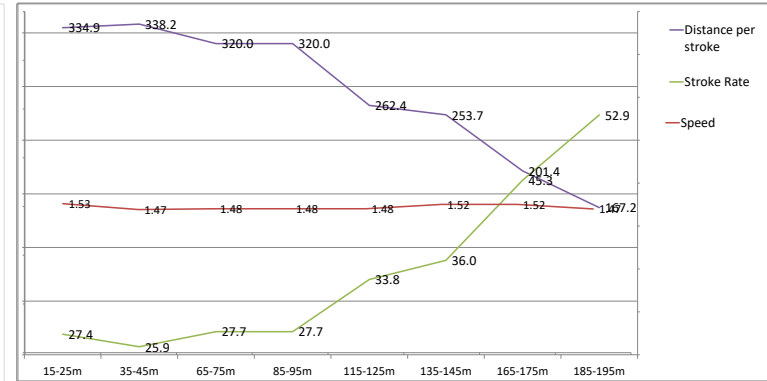

	Start 15m	15-25m	25-35m	35-45m	45-50m	50-65m	65-75m	75-85m	85-95m	95-100m	100-115m	115-125m	125-135m	135-145m	145-150m	150-165m	165-175m	175-185m	185-195m	195-200m	Average swimming parameters	
Split	Time	00:07.04	00:13.58	00:20.42	00:27.23	00:29.73	00:39.27	00:46.04	00:52.85	00:59.62	01:02.22	01:11.67	01:18.44	01:25.15	01:31.72	01:34.23	01:43.87	01:50.44	01:57.01	02:03.79	02:06.12	
Lap	Time	00:07.04	00:06.54	00:06.84	00:06.81	00:02.50	00:09.54	00:06.77	00:06.81	00:06.77	00:02.60	00:09.45	00:06.77	00:06.71	00:06.57	00:02.51	00:09.64	00:06.57	00:06.57	00:06.78	00:02.33	
Speed	Metre/Sec	2.13	1.53	1.46	1.47	2.00	1.57	1.48	1.47	1.48	1.92	1.59	1.48	1.49	1.52	1.99	1.56	1.52	1.52	1.47	2.15	1.49
Stroke Rate	Cycle/Min	27.4	25.9	23.4	27.7	27.7	26.1	33.8	36.0	33.3	45.3	52.9	60.0									34.6
Stroke Tempo	Time	00:02.19	00:02.31	00:02.56	00:02.17	00:02.17	00:02.30	00:01.78	00:01.67	00:01.80	00:01.32	00:01.13	00:01.00									
Distance per stroke	Cm	334.9	338.2	320.0	320.0	320.0	262.4	253.7	201.4	167.2												274.7
Stroke index	SPS*Speed	5.12	4.97	4.73	4.73	4.73	3.88	3.86	3.07	2.47												4.10

1* Turn 45-65m	
Time	00:12.04
Speed	1.66

2* Turn 100-115m	
Time	00:12.05
Speed	1.65

3* Turn 150-165m	
Time	00:12.15
Speed	1.65

Speed evolution

Comparison Distance per stroke - Stroke Rate - Speed

SwimLab by Stefano Nurra