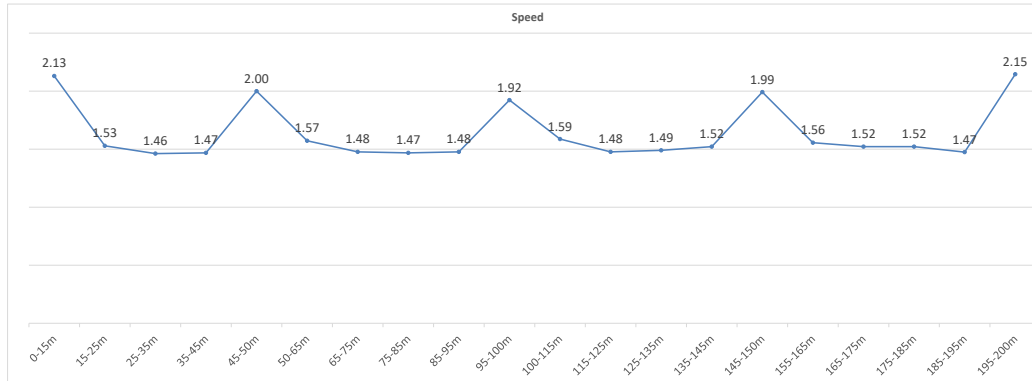

Start 15m	15-25m	25-35m	35-45m	45-50m	50-65m	65-75m	75-85m	85-95m	95-100m	100-115m	115-125m	125-135m	135-145m	145-150m	150-165m	165-175m	175-185m	185-195m	195-200m	Average swimming parameters	
Split	Time	00:07.04	00:13.58	00:20.42	00:27.23	00:29.73	00:39.27	00:46.04	00:52.85	00:59.62	01:02.22	01:11.67	01:18.44	01:25.15	01:31.72	01:34.23	01:43.87	01:50.44	01:57.01	02:03.79	02:06.12	
Lap	Time	00:07.04	00:06.54	00:06.84	00:06.81	00:02.50	00:09.54	00:06.77	00:06.81	00:06.77	00:02.60	00:09.45	00:06.77	00:06.71	00:06.57	00:02.51	00:09.64	00:06.57	00:06.57	00:06.78	00:02.33	
Speed	Metre/Sec	2.13	1.53	1.46	1.47	2.00	1.57	1.48	1.47	1.48	1.92	1.59	1.48	1.49	1.52	1.99	1.56	1.52	1.52	1.47	2.15	1.49
Stroke Rate	Cycle/Min	27.4	25.9	23.4	27.7	27.7	26.1	33.8	36.0	33.3	45.3	52.9	60.0									34.6
Stroke Tempo	Time	00:02.19	00:02.31	00:02.56	00:02.17	00:02.17	00:02.30	00:01.78	00:01.67	00:01.80	00:01.32	00:01.13	00:01.00									
Distance per stroke	Cm	334.9	338.2	320.0	320.0	320.0	262.4	253.7	201.4	167.2												274.7
Stroke index	SPS*Speed	5.12	4.97	4.73	4.73	4.73	3.88	3.86	3.07	2.47												4.10

1* Turn 45-65m	
Time	00:12.04
Speed	1.66

2* Turn 100-115m	
Time	00:12.05
Speed	1.65

3* Turn 150-165m	
Time	00:12.15
Speed	1.65

Speed evolution