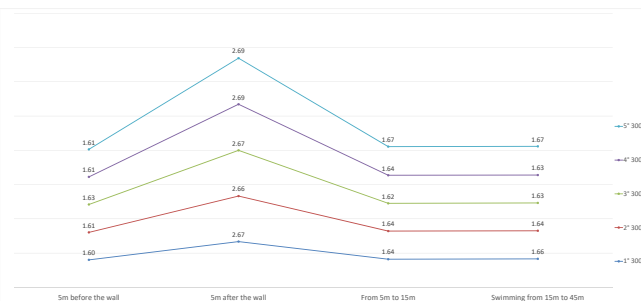

Race Analysis

World Championship 2019

Florian Wellbrock 14:36.54 1.71

Rate Reaction Time 00:018

Split	100	200	300	400	500	600	700	800	900	1000	1100	1200	1300	1400	1500	
Time	00:27.09	00:56.09	01:25.21	01:54.44	02:23.97	02:53.14	03:22.61	03:51.82	04:21.36	04:50.61	05:20.14	05:49.52	06:19.13	06:48.81	07:18.56	07:48.07
Speed	1.85	1.72	1.72	1.75	1.69	1.71	1.70	1.71	1.69	1.71	1.69	1.70	1.68	1.69	1.69	1.70

Turn	1' 100	2' 100	3' 100	4' 100	5' 100	6' 100	7' 100	8' 100	9' 100	10' 100	11' 100	12' 100	13' 100	14' 100	15' 100
Time	00:27.09	00:56.09	01:25.21	01:54.44	02:23.97	02:53.14	03:22.61	03:51.82	04:21.36	04:50.61	05:20.14	05:49.52	06:19.13	06:48.81	07:18.56
Speed	1.78	1.71	1.70	1.70	1.70	1.69	1.69	1.70	1.71	1.69	1.69	1.70	1.71	1.69	1.71

Turn	1' 100	2' 100	3' 100	4' 100	5' 100	6' 100	7' 100	8' 100	9' 100	10' 100	11' 100	12' 100	13' 100	14' 100	15' 100
Time	00:27.09	00:56.09	01:25.21	01:54.44	02:23.97	02:53.14	03:22.61	03:51.82	04:21.36	04:50.61	05:20.14	05:49.52	06:19.13	06:48.81	07:18.56
Speed	1.83	1.80	1.82	1.80	1.81	1.80	1.81	1.80	1.81	1.80	1.81	1.80	1.81	1.80	1.81

Turn	1' 100	2' 100	3' 100	4' 100	5' 100	6' 100	7' 100	8' 100	9' 100	10' 100	11' 100	12' 100	13' 100	14' 100	15' 100
Time	00:27.09	00:56.09	01:25.21	01:54.44	02:23.97	02:53.14	03:22.61	03:51.82	04:21.36	04:50.61	05:20.14	05:49.52	06:19.13	06:48.81	07:18.56
Speed	1.83	1.80	1.82	1.80	1.81	1.80	1.81	1.80	1.81	1.80	1.81	1.80	1.81	1.80	1.81