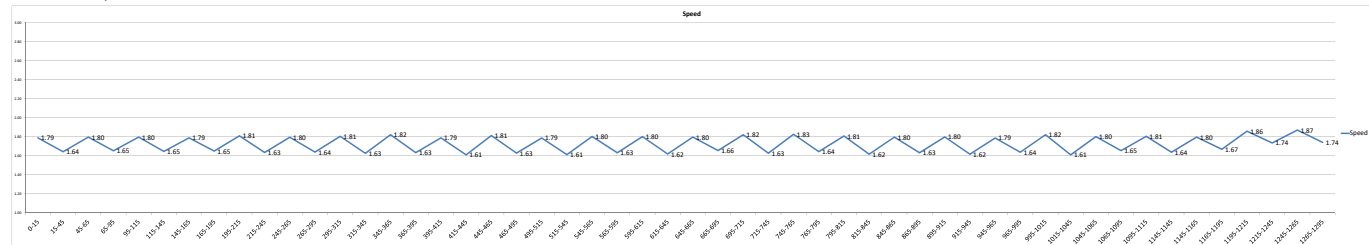

Speed evolution