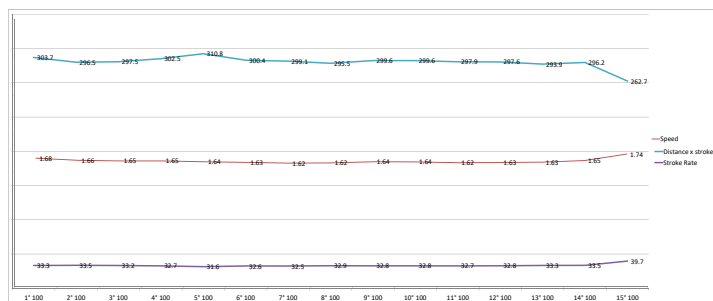

Race Analysis

World Championship 2019

Florian Wellbrock 14:36.54 1.71

Rate Reaction Time 00:018

Split	100	200	300	400	500	600	700	800	900	1000	1100	1200	1300	1400	1500	
Time	00:27.09	00:56.09	01:25.21	01:54.44	02:23.97	02:53.14	03:22.61	03:51.82	04:21.36	04:50.61	05:20.14	05:49.52	06:19.13	06:48.81	07:18.56	07:48.07
Speed	1.85	1.72	1.72	1.75	1.69	1.71	1.70	1.71	1.69	1.71	1.69	1.70	1.68	1.69	1.69	1.70

Turn	1' 100	2' 100	3' 100	4' 100	5' 100	6' 100	7' 100	8' 100	9' 100	10' 100	11' 100	12' 100	13' 100	14' 100	15' 100
Time	00:27.09	00:56.09	01:25.21	01:54.44	02:23.97	02:53.14	03:22.61	03:51.82	04:21.36	04:50.61	05:20.14	05:49.52	06:19.13	06:48.81	07:18.56
Speed	1.78	1.71	1.70	1.70	1.70	1.69	1.69	1.70	1.71	1.69	1.69	1.70	1.71	1.69	1.71

Turn	1' 100	2' 100	3' 100	4' 100	5' 100	6' 100	7' 100	8' 100	9' 100	10' 100	11' 100	12' 100	13' 100	14' 100	15' 100
Time	00:27.09	00:56.09	01:25.21	01:54.44	02:23.97	02:53.14	03:22.61	03:51.82	04:21.36	04:50.61	05:20.14	05:49.52	06:19.13	06:48.81	07:18.56
Speed	1.83	1.80	1.82	1.80	1.81	1.80	1.81	1.80	1.81	1.80	1.81	1.80	1.81	1.80	1.81

Turn	1' 100	2' 100	3' 100	4' 100	5' 100	6' 100	7' 100	8' 100	9' 100	10' 100	11' 100	12' 100	13' 100	14' 100	15' 100
Time	00:27.09	00:56.09	01:25.21	01:54.44	02:23.97	02:53.14	03:22.61	03:51.82	04:21.36	04:50.61	05:20.14	05:49.52	06:19.13	06:48.81	07:18.56
Speed	1.83	1.80	1.82	1.80	1.81	1.80	1.81	1.80	1.81	1.80	1.81	1.80	1.81	1.80	1.81